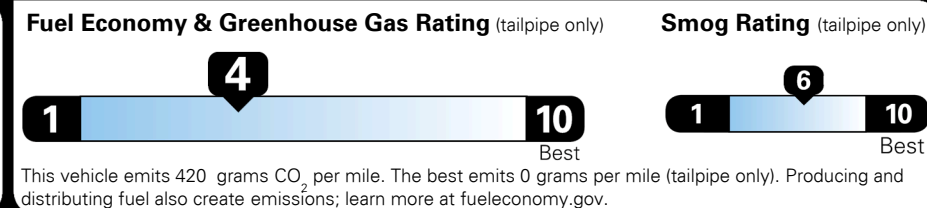

COMFORT & CONVENIENCE(cont.)

Power 3rd Row Seats
Heated Front, 2nd and 3rd Row Seats
Ventilated Front and 2nd Row Seats
Heated Steering Wheel
Manual Rear Side Window Sunshade
Ambient Lighting
Hands-free Smart Liftgate w/ Auto Open
Front, 2nd and 3rd Row USB Ports
115V Power Outlet

MULTIMEDIA & CONNECTIVITY
12.3" Navigation System w/AM/FM/HD Radio (TM)
Android Auto (TM) & Apple CarPlay®
Harman Kardon® Premium Audio
Wireless Phone Charger
Digital Key
SiriusXM® w/ 90-Day trial subscription;
Not Available in AK & HI
Bluelink+ All-Inclusive Connected Services (enrollment required)
Wi-Fi Hotspot (trial with Bluelink®)

Full Tank of Fuel

Manufacturer's Suggested Retail Price: **$52,350.00**

ADDED FEATURES:

*Carpeted Floor Mats $215.00
*Cargo Net $55.00
*Cargo Tray, up seatback $150.00
*Cargo Cover $190.00
*First Aid Kit $30.00
*Rear Bumper Appliqué $75.00
*Wheel Locks $70.00

Inland Freight & Handling : $1,395.00
Total Price : $54,530.00

Hyundai's flagship, premium three-row SUV

EPA DOT Fuel Economy and Environment

Gasoline Vehicle

Fuel Economy
21 MPG
combined city/hwy
4.8 gallons per 100 miles

Standard SUVs range from 11 to 100 MPG. The best vehicle rates 140 MPGe.

19 city
24 highway

You spend $3,000
more in fuel costs over 5 years compared to the average new vehicle.

Annual fuel cost $2,550

Actual results will vary for many reasons, including driving conditions and how you drive and maintain your vehicle. The average new vehicle gets 28 MPG and costs $9,750 to fuel over 5 years. Cost estimates are based on 15,000 miles per year at $ 3.60 per gallon. MPGe is miles per gasoline gallon equivalent. Vehicle emissions are a significant cause of climate change and smog.

fueleconomy.gov

Calculate personalized estimates and compare vehicles

Manufacturer's suggested retail price includes manufacturer's recommended pre-delivery service. Gasoline license and title fees state and local taxes and dealer installed options and accessories are not included in the manufacturer's suggested retail price. This label has been affixed to this vehicle by Hyundai Motor America, pursuant to the requirements of 15 U.S.C. 1231 et seq. which prohibits its removal or alteration prior to delivery to the ultimate purchaser.

PARTS CONTENT INFORMATION FOR VEHICLE IN THIS CARLINE:
U.S./CANADIAN PARTS CONTENT: 2 %
MAJOR SOURCES OF FOREIGN PARTS CONTENT: KOREA: 80 %

Note: Parts content does not include final assembly, distribution, or other non-parts costs.

FOR THIS VEHICLE:
FINAL ASSEMBLY POINT: ULSAN, KOREA
COUNTRY OF ORIGIN:
ENGINE: KOREA
TRANSMISSION: KOREA

18 A 0284HGLOVI

VIN: KM8R7DGE2RU742106