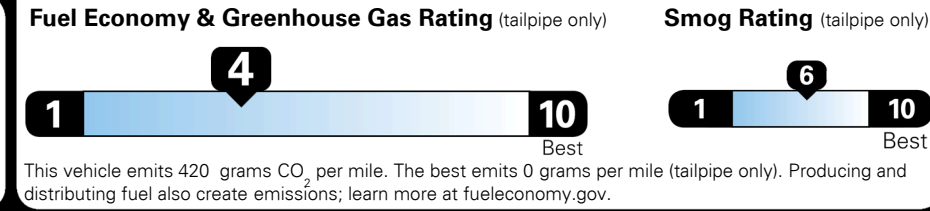

COMFORT & CONVENIENCE(cont.)

- Power 3rd Row Seats
- Heated Front, 2nd and 3rd Row Seats
- Ventilated Front and 2nd Row Seats
- Heated Steering Wheel
- Manual Rear Side Window Sunshade
- Ambient Lighting
- Hands-free Smart Liftgate w/ Auto Open
- Front, 2nd and 3rd Row USB Ports
- 115V Power Outlet
- **MULTIMEDIA & CONNECTIVITY**
- 12.3" Navigation System w/AM/FM/HD Radio (TM)
- Android Auto (TM) & Apple CarPlay®
- Harman Kardon® Premium Audio
- Wireless Phone Charger
- Digital Key
- SiriusXM® w/ 90-Day trial subscription;
- Not Available in AK & HI
- Bluelink+ All-Inclusive Connected Services (enrollment required)
- Wi-Fi Hotspot (trial with Bluelink®)
- **Full Tank of Fuel**

Manufacturer's Suggested Retail Price: $52,350.00

ADDED FEATURES:

- *Carpeted Floor Mats $215.00
- *Cargo Net $55.00
- *Cross Rails (Dealer Install) $349.00
- *Cargo Tray, up seatback $150.00
- *Roadside Assistance Kit $70.00
- *First Aid Kit $30.00
- *Wheel Locks $70.00

Inland Freight & Handling : $1,395.00
Total Price : $54,684.00

Hyundai's flagship, premium three-row SUV

EPA DOT Fuel Economy and Environment

Gasoline Vehicle

Fuel Economy

21 MPG
combined city/hwy

19 MPG
city

24 MPG
highway

4.8 gallons per 100 miles

Standard SUVs range from 11 to 100 MPG. The best vehicle rates 140 MPGe.

You spend $3,000 more in fuel costs over 5 years compared to the average new vehicle.

Annual fuel cost $2,550

Actual results will vary for many reasons, including driving conditions and how you drive and maintain your vehicle. The average new vehicle gets 28 MPG and costs $9,750 to fuel over 5 years. Cost estimates are based on 15,000 miles per year at $ 3.60 per gallon. MPGe is miles per gasoline gallon equivalent. Vehicle emissions are a significant cause of climate change and smog.

fueleconomy.gov
Calculate personalized estimates and compare vehicles

Manufacturer's suggested retail price includes manufacturer's recommended pre-delivery service. Gasoline license and title fees state and local taxes and dealer installed options and accessories are not included in the manufacturer's suggested retail price. This label has been affixed to this vehicle by Hyundai Motor America, pursuant to the requirements of 15 U.S.C. 1231 et seq. which prohibits its removal or alteration prior to delivery to the ultimate purchaser.

PARTS CONTENT INFORMATION FOR VEHICLE IN THIS CARLINE:
U.S./CANADIAN PARTS CONTENT: 2 %
MAJOR SOURCES OF FOREIGN PARTS CONTENT: KOREA: 80 %

Note: Parts content does not include final assembly, distribution, or other non-parts costs.
FOR THIS VEHICLE:
FINAL ASSEMBLY POINT: ULSAN, KOREA
COUNTRY OF ORIGIN:
ENGINE: KOREA
TRANSMISSION: KOREA

79 A 0874HGRAND

VIN: KM8R7DGE1RU772651