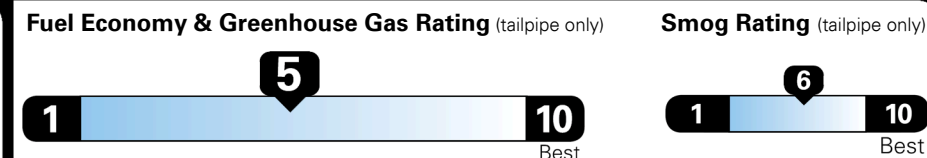

EPA DOT Fuel Economy and Environment

Gasoline Vehicle

Fuel Economy

22 MPG
combined city/hwy

19 MPG
city

26 MPG
highway

4.5 gallons per 100 miles

Standard SUVs range from 11 to 100 MPG. The best vehicle rates 140 MPGe.

You spend $2,500
more in fuel costs over 5 years compared to the average new vehicle.

Annual fuel cost $2,450