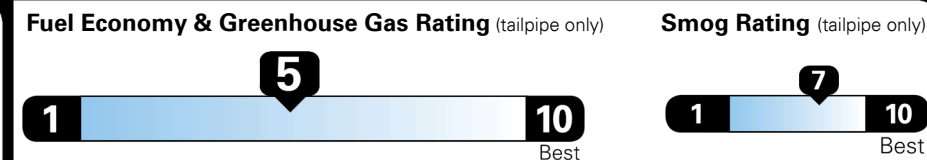

Inland Freight & Handling : \$1,335.00
Total Price : **\$38,020.00**

EPA DOT Fuel Economy and Environment

Gasoline Vehicle

Fuel Economy

25 MPG
 combined city/hwy

23 MPG
 city

29 MPG
 highway

4.0 gallons per 100 miles

Small SUVs range from 14 to 123 MPG. The best vehicle rates 140 MPGe.

You spend \$1,000 more in fuel costs over 5 years compared to the average new vehicle.

Annual fuel cost \$2,150

Actual results will vary for many reasons, including driving conditions and how you drive and maintain your vehicle. The average new vehicle gets 28 MPG and costs \$9,750 to fuel over 5 years. Cost estimates are based on 15,000 miles per year at \$ 3.60 per gallon. MPGe is miles per gasoline gallon equivalent. Vehicle emissions are a significant cause of climate change and smog.