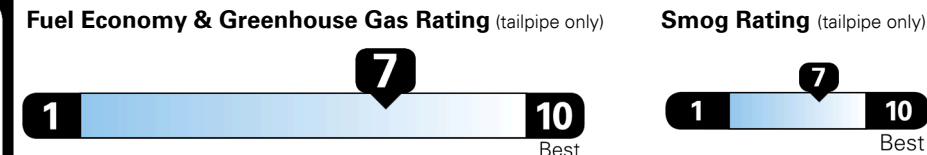

Inland Freight & Handling : \$1,335.00
Total Price : **\$41,615.00**

The all-purpose hybrid SUV.
Now with Bluelink+ Connected Services.

EPA DOT Fuel Economy and Environment

Gasoline Vehicle

Fuel Economy

37 MPG
combined city/hwy

Small SUVs range from 14 to 118 MPG. The best vehicle rates 140 MPGe.

37 city **36** highway

2.7 gallons per 100 miles

You save
\$2,500
in fuel costs
over 5 years
compared to the average new vehicle.

Annual fuel cost
\$1,450