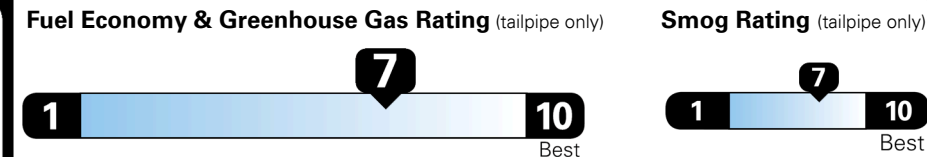

EPA DOT Fuel Economy and Environment

Gasoline Vehicle

Fuel Economy

37 MPG Small SUVs range from 14 to 118 MPG. The best vehicle rates 140 MPGe.

combined city/hwy   city   highway

2.7 gallons per 100 miles

You save $2,500
in fuel costs over 5 years compared to the average new vehicle.

Annual fuel cost $1,450